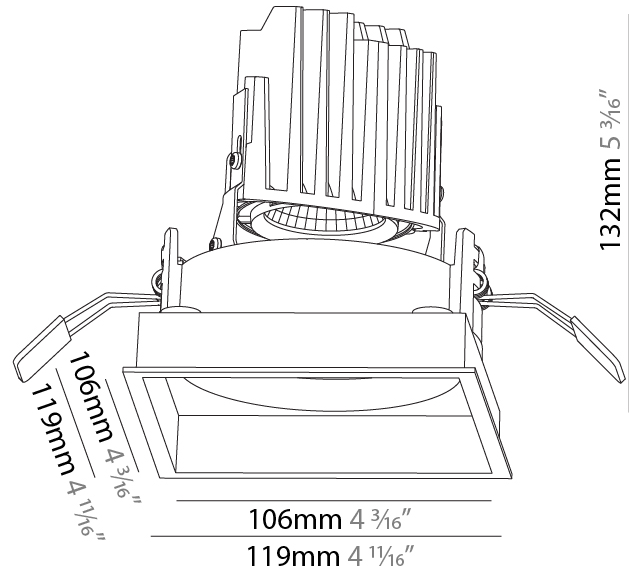

GENERAL

Series: Bioniq
Subseries: Bioniq Square Adjustable
Brand: Prolicht
Division: Architectural
Mounting Type: Recessed
Mounting Location: Ceiling
Subcategory: Downlight

PHYSICAL

Shape: Square
Length (mm): 119
Length (in): 4 11/16
Width (mm): 119
Width (in): 4 11/16
Depth (mm): 132
Depth (in): 5 3/16
Min. Recessing Depth (mm): 150
Min. Recessing Depth (in): 5 7/8
Light Distribution: Adjustable / Downlight
Weight (kg): 0.544
Weight (lbs): 1.2
Fixture Finish: SSR / BKV / CWI / CRY / HAB / UFT / ITA / RUA / FTG / MYG / LOD / PUS / FRO / FUP / KIA / POP / BLS / SPG / MEY / GOH / GUM / CHC / COM / ABZ / JAG / OBR / MOS / ROR
Fixture Material: Aluminum Die Cast
Cut-out Measurements: 114mm / 4 1/2" x 114mm / 4 1/2"

ELECTRICAL

Lamp Type: LED (Zhaga Standard)
Total Output Wattage (W): 15
Dimming: Dali Dimming
Driver Included: No
Driver Location: Recessed Housing
Driver Type: Constant Current - 120Vac
Housing: See components
Input Voltage (V): 120
Constant Current (MA): 350

LED

Number of LEDs: 1
Color Temperature (°K): Warm Dim
Max. Delivered Lumen (lm): 760
Nominal Lumen (lm): 1140
CRI: >90 CRI
Lamp Life (hrs): 50000

OPTICAL

Reflector°: 20 / 40 / 60
Adjustability: Rotational 355°; Tilt 30°

RATINGS AND CERTIFICATIONS

Certified By: Certified for North American Standards
IP rating: IP20